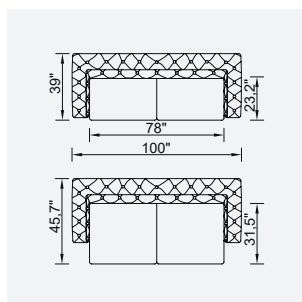

giovanni

- Bed feature (Single Bed)
- Extended seats in depth (Single Bed)
- 35 density high-resilient seat foam
- Frame strengthened with ply-wood (10 year warranty compliance with European norms)
- Seating height 17.7"
- Sofa height 29.5"

Metal Leg Color

Wooden Based Color

4 Sofa