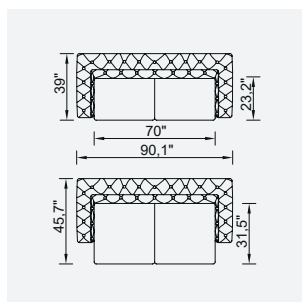

giovanni

- Bed feature (Single Bed)
- Extended seats in depth (Single Bed)
- 35 density high-resilient seat foam
- Frame strengthened with ply-wood (10 year warranty compliance with European norms)
- Seating height 17.7"
- Sofa height 29.5"

Metal Leg Color

Wooden Based Color

3 Sofa