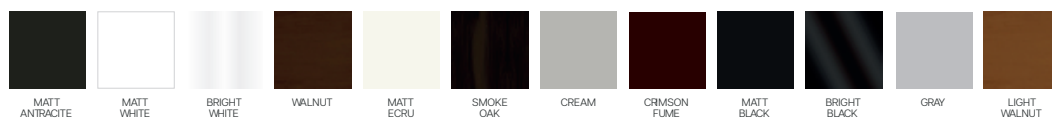

giovanni

- Bed feature (Single Bed)
- Extended seats in depth (Single Bed)
- 35 density high-resilient seat foam
- Frame strengthened with ply-wood (10 year warranty compliance with European norms)
- Seating height 17.7"
- Sofa height 29.5"

Metal Leg Color

Wooden Based Color

4 Sofa

3 Sofa

Felix Armchair (Metal)